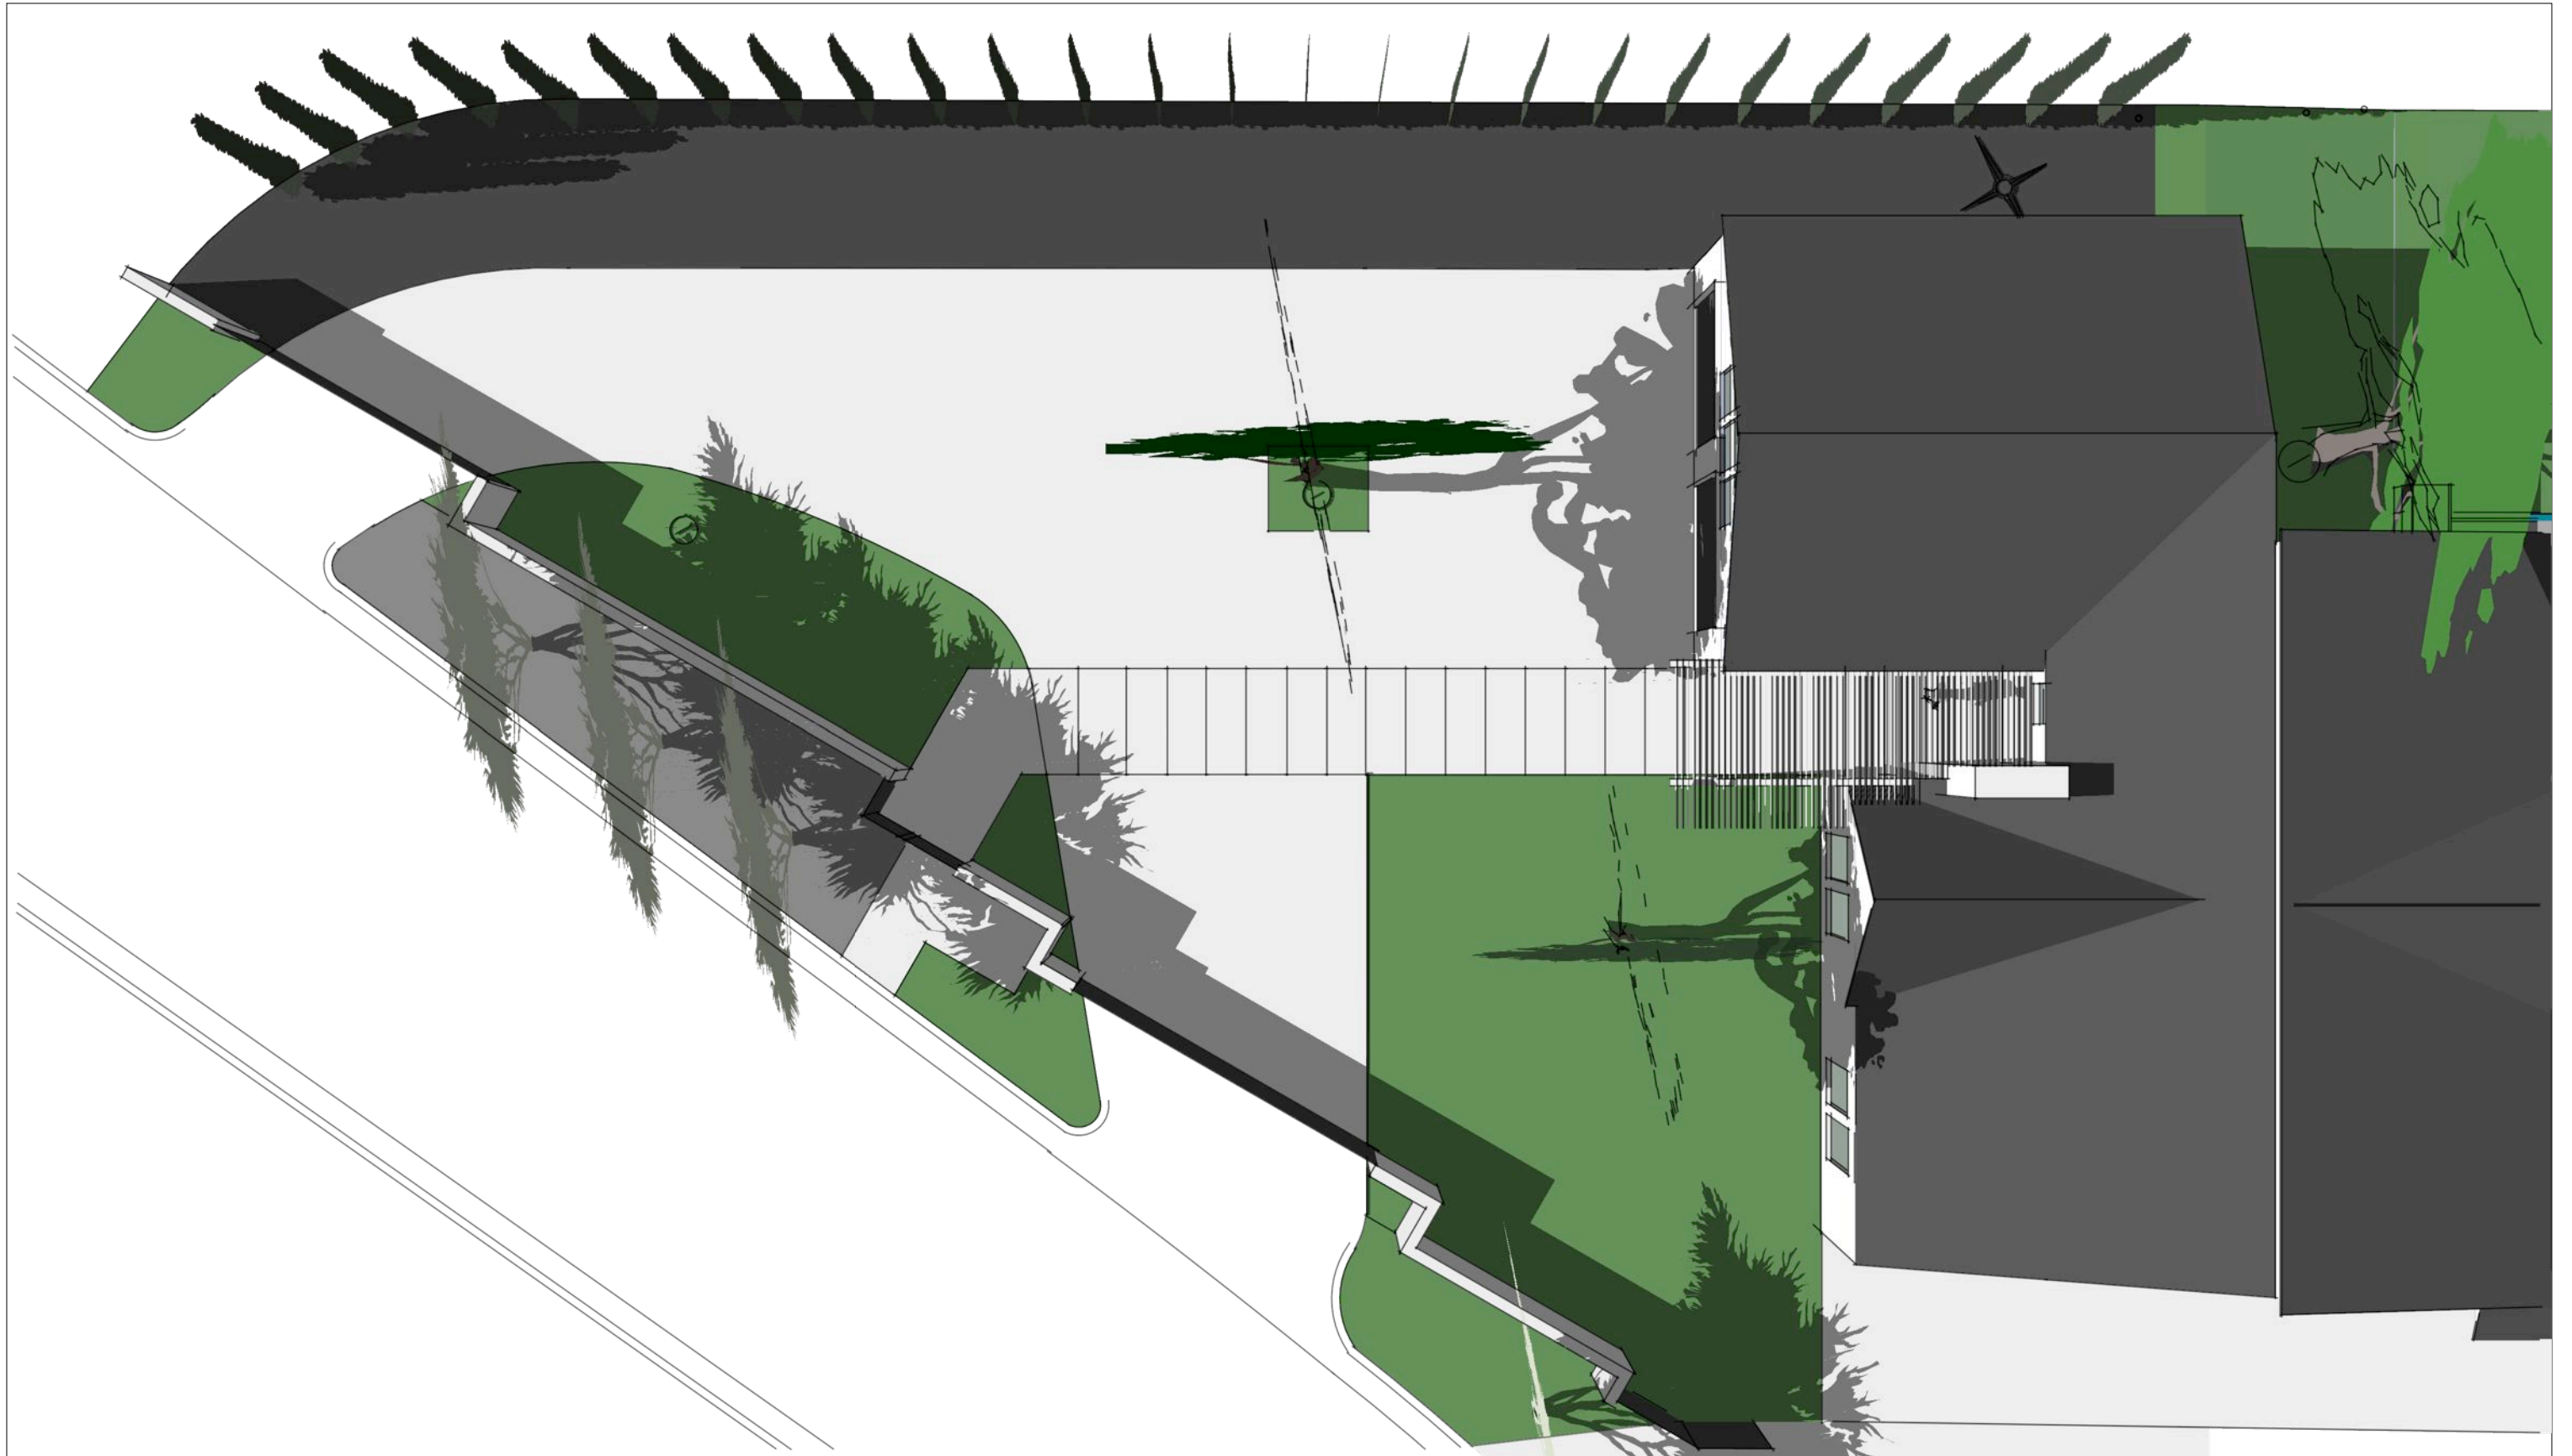

modern

modern design+build
pobox 29985
austin, texas 78731
512.608.6602
jan@moderndb.com

FARRELL | SCHEMATIC SITE DESIGN

modern

modern design+build
pobox 29985
austin, texas 78731
512.608.6602
jan@moderndb.com

FARRELL | SCHEMATIC SITE DESIGN

MODERN

MODERN

MODERN

MODERN

modern design+build
pobox 29985
austin, texas 78731
512.608.6602
jan@moderndb.com

FARRELL | SCHEMATIC SITE DESIGN

MODERN