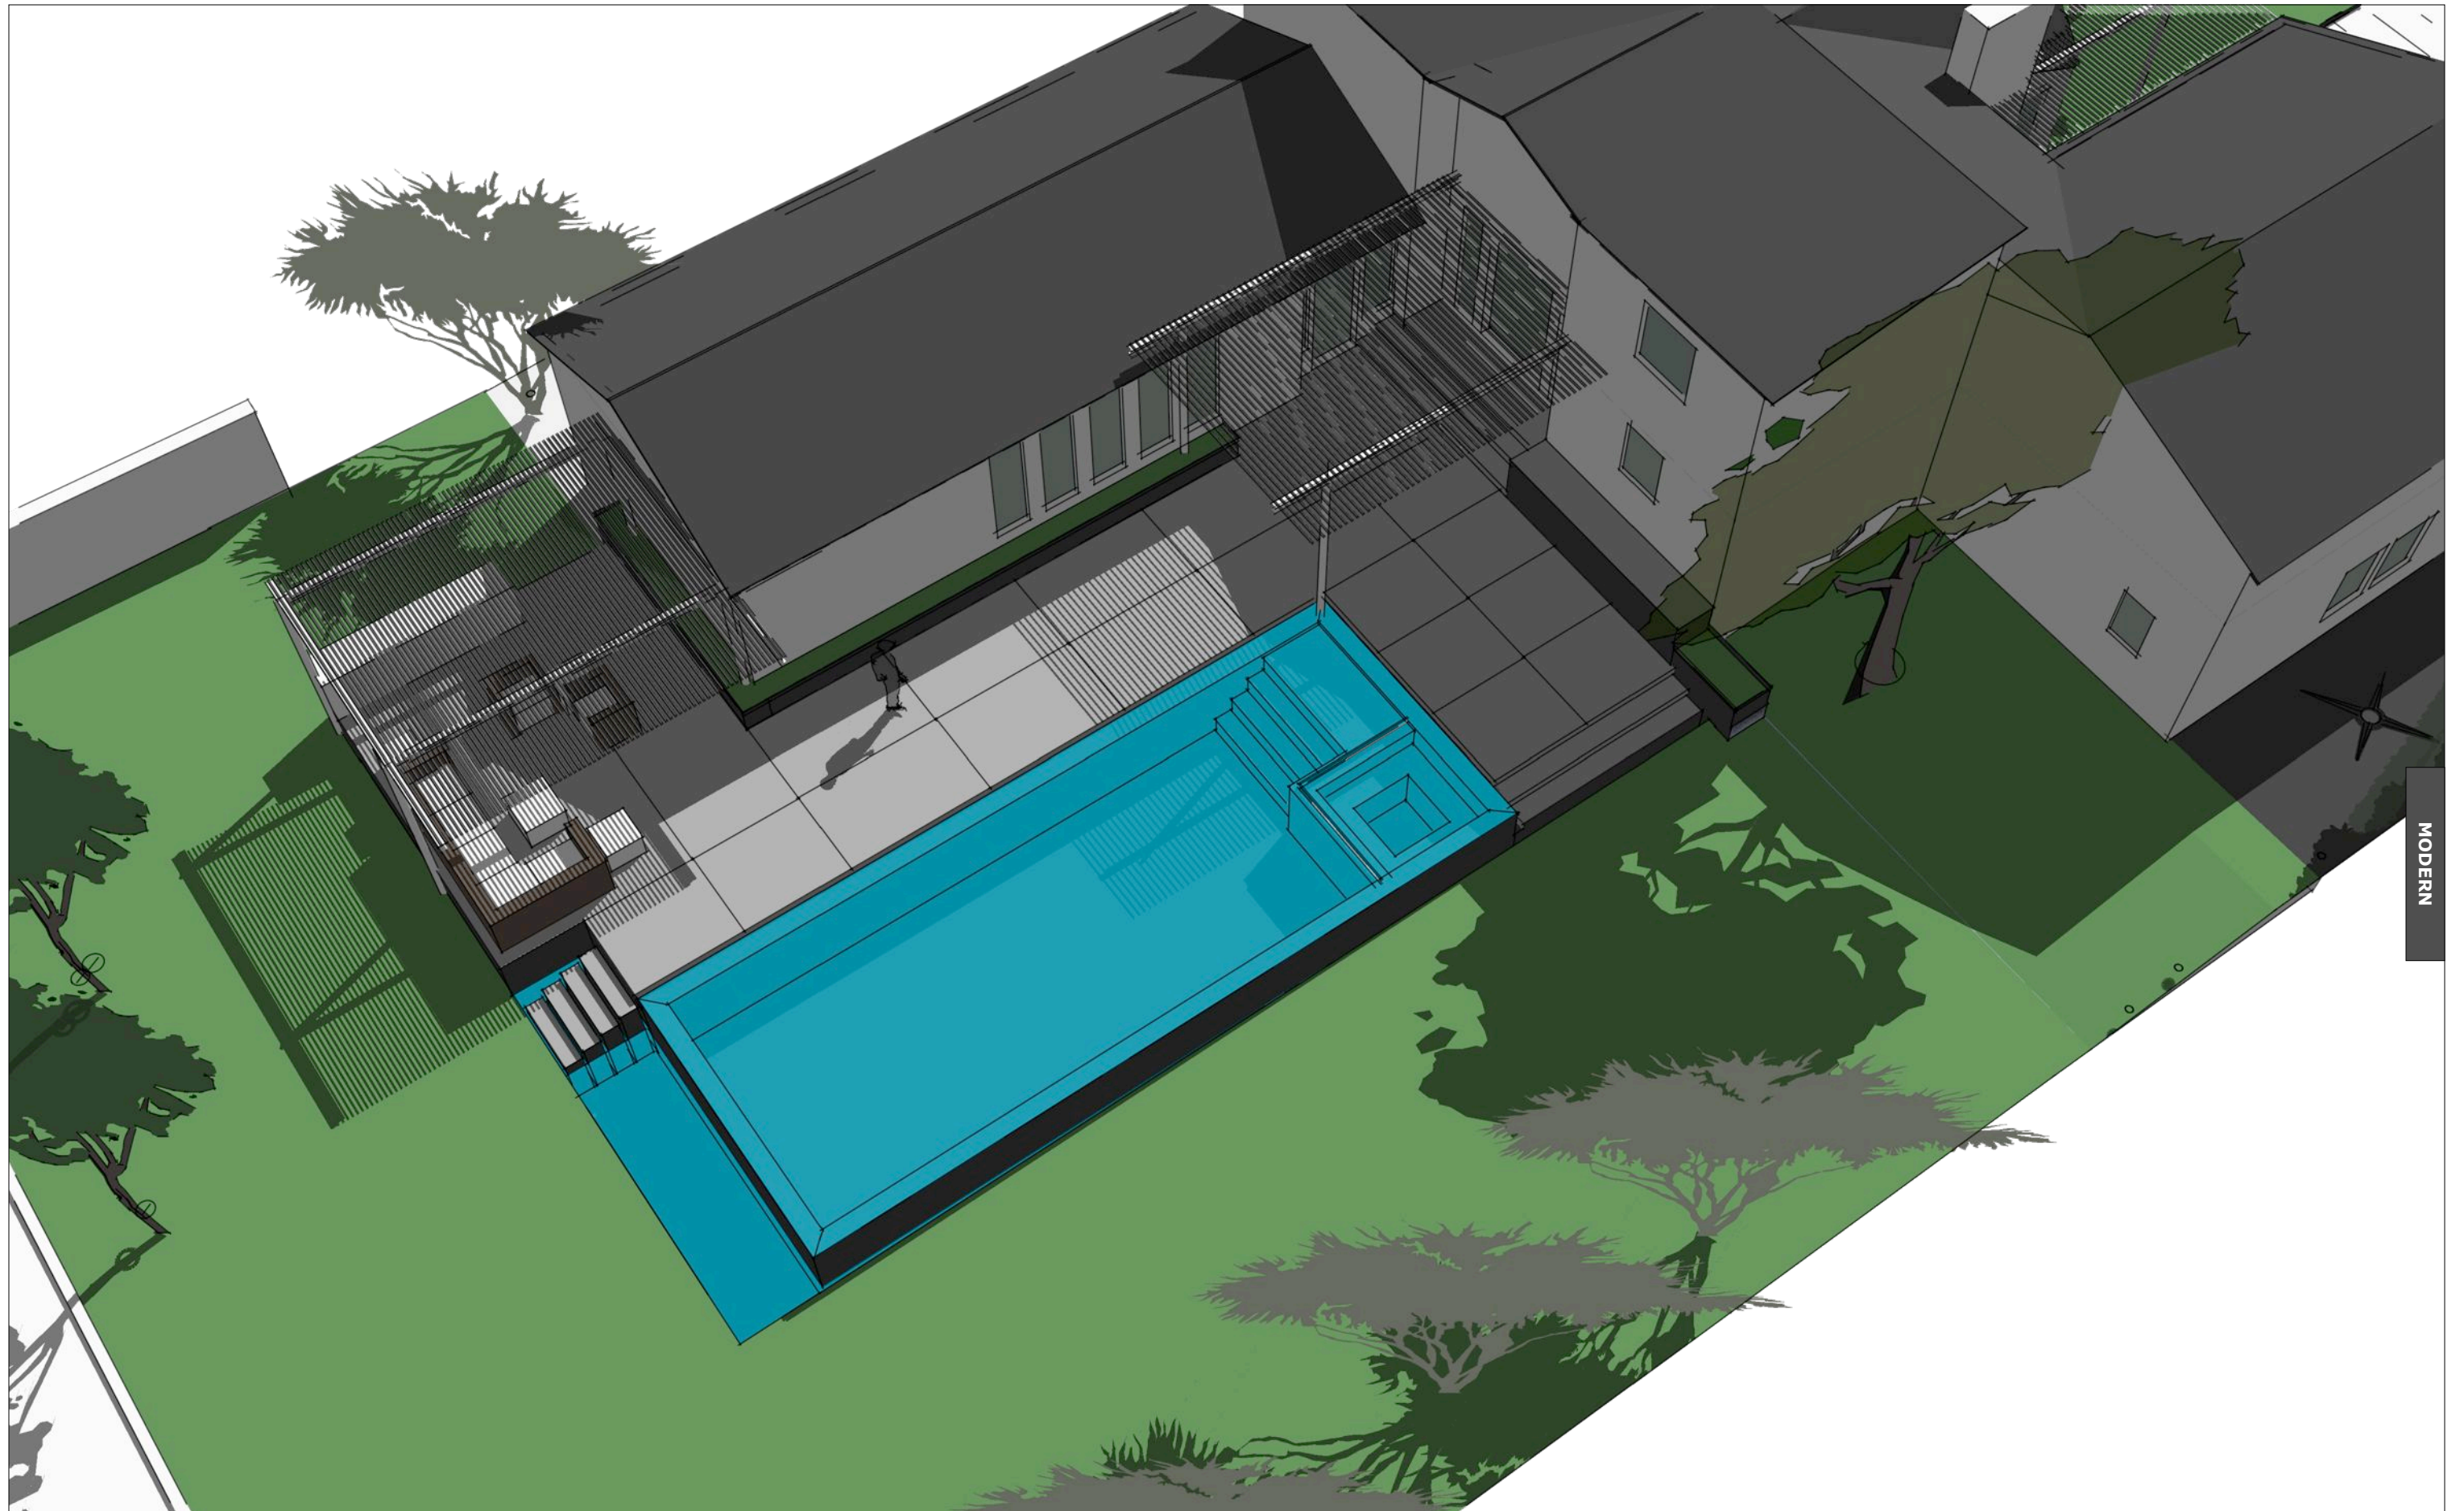

FARRELL | SCHEMATIC SITE DESIGN

MODERN

MODERN

MODERN

MODERN

modern design+build
pobox 29985
austin, texas 78731
512.608.6602
jan@moderndb.com

FARRELL | SCHEMATIC SITE DESIGN

MODERN

MODERN

MODERN